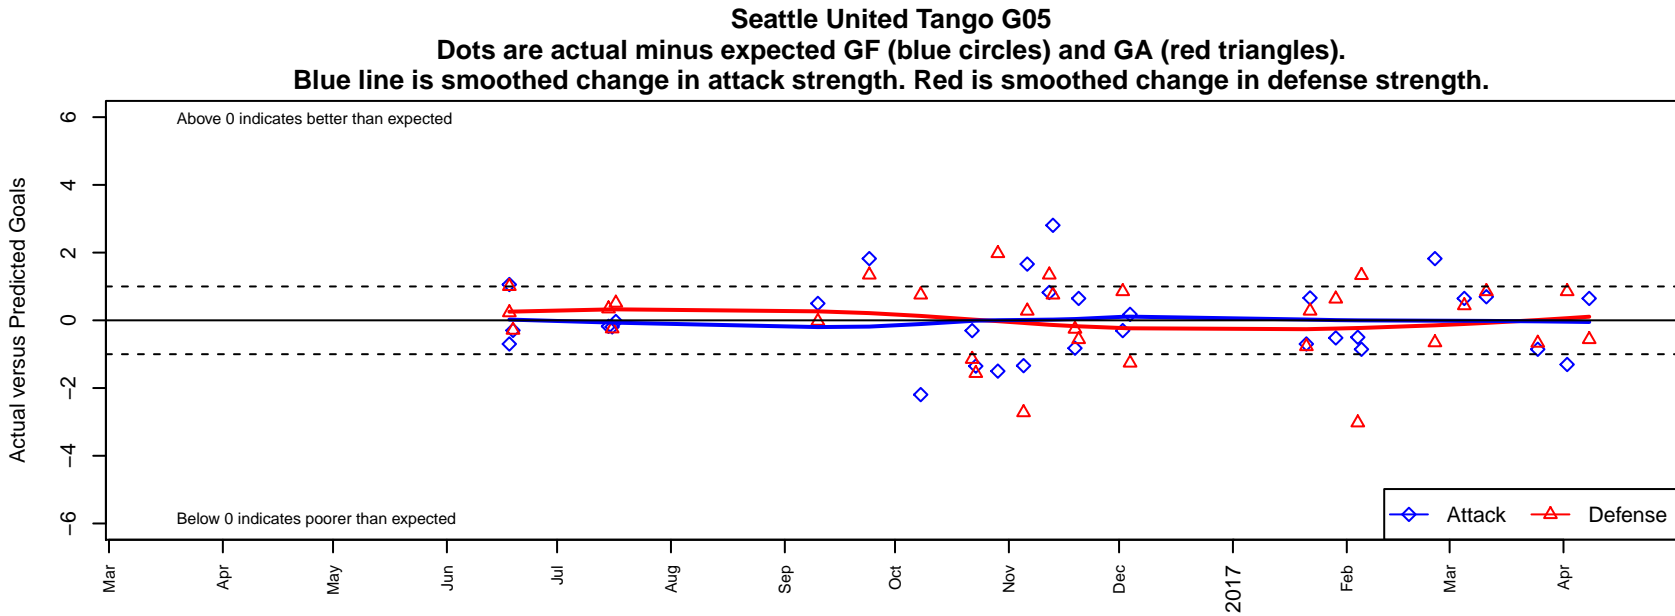

**attack and defense variance (black dot)
relative to other teams
and top 10 in region**

**attack and defense rating
relative to others at age
and all opponents in last 13 months**

Seattle United Tango G05

Seattle United Premier
Seattle, WA
G05 total strength=963
attack=2.24 defense=1.39
fall league = RCL G05 Div 2 9Aside
spr league = Win RCL G05 Div 2

alt names used:
Seattle United G05 Tango
SEATTLE UNITED G05 TANGO (WA)
Seattle United G05 Tango B
Seattle United G05 Tango B
Seattle United G05 Tango B

Venues played:
2016 Rainier Challenge Samba U12
2016 Nike Crossfire Challenge Gold 9v9 U12
2016 RCL G05 Div 2 9Aside
2016 Win RCL G05 Div 2
2016 WYS Presidents Cup G05 Division 1