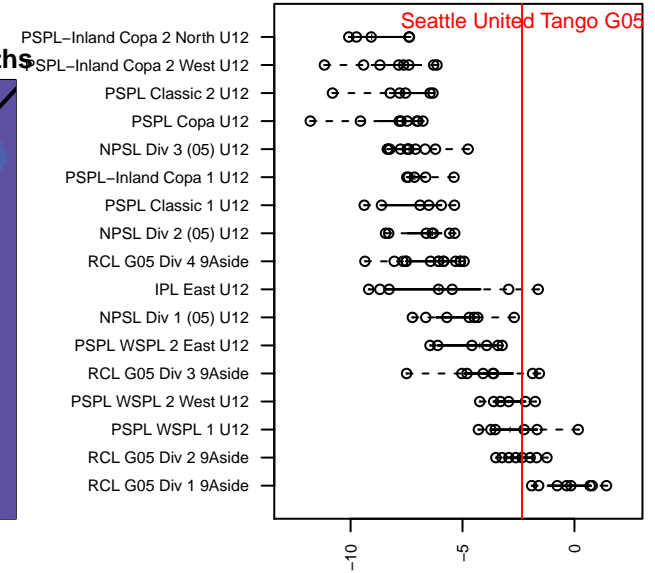

**attack and defense rating
relative to others at age
and all opponents in last 13 months**